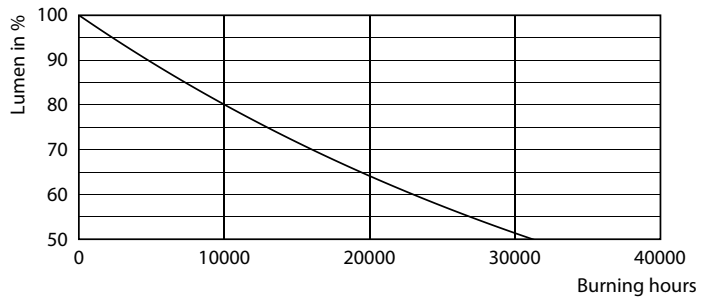

Classic filament LEDbulbs

Lifetime

CLA LED GOLD

CLA LED GOLD