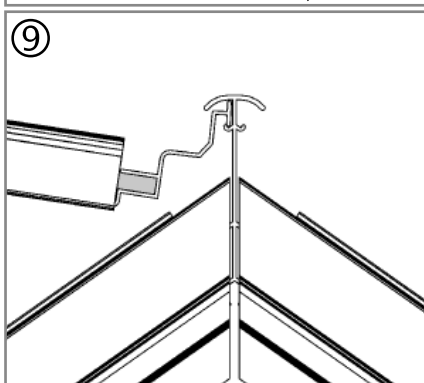

ADDITIONAL ROOF VENT V C