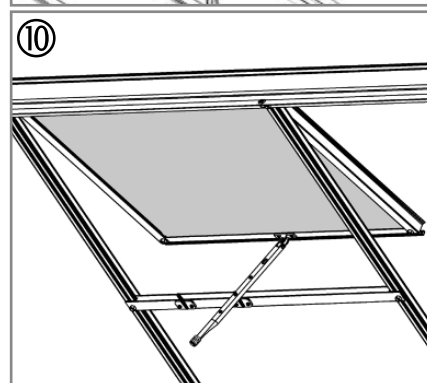

ADDITIONAL ROOF VENT V C