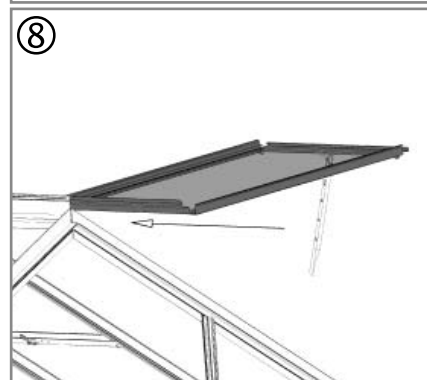

ADDITIONAL ROOF VENT V C