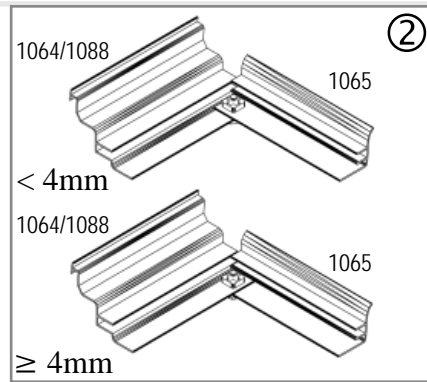

ADDITIONAL ROOF VENT V C