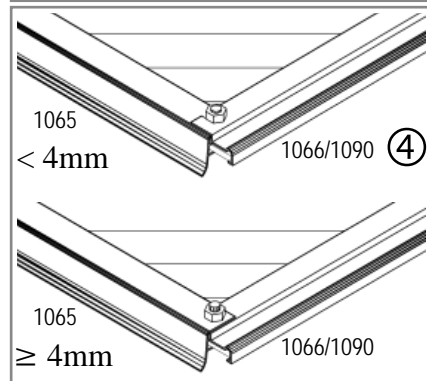

ADDITIONAL ROOF VENT V C