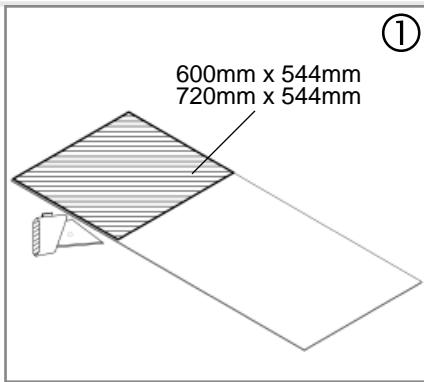

ADDITIONAL ROOF VENT V C