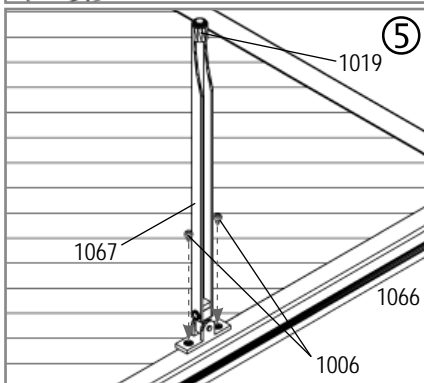

ADDITIONAL ROOF VENT V C