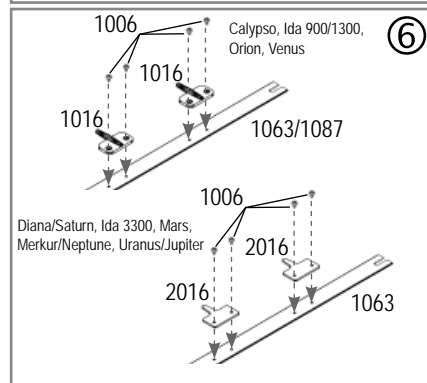

ADDITIONAL ROOF VENT V C