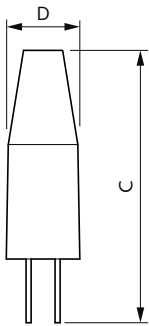

Måttskiss

Product	D	C
CorePro LEDcapsuleLV 1.7-20W G4micro 827	9,5 mm	37,5 mm

Fotometriska data

Light Distribution Diagram - CorePro LEDcapsuleLV 1.7-20W G4micro 827

General uniform lighting - CorePro LEDcapsuleLV 1.7-20W G4micro 827