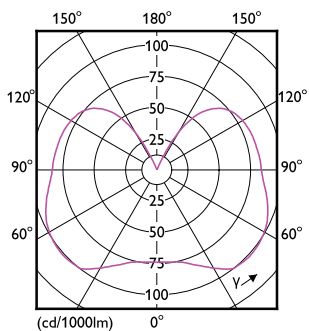

Måttskiss

Product	D	C
CorePro LEDcapsuleLV 1.7-20W G4micro 827	9,5 mm	37,5 mm

Fotometriska data

Light Distribution Diagram - CorePro LEDcapsuleLV 1.7-20W G4micro 827

General uniform lighting - CorePro LEDcapsuleLV 1.7-20W G4micro 827